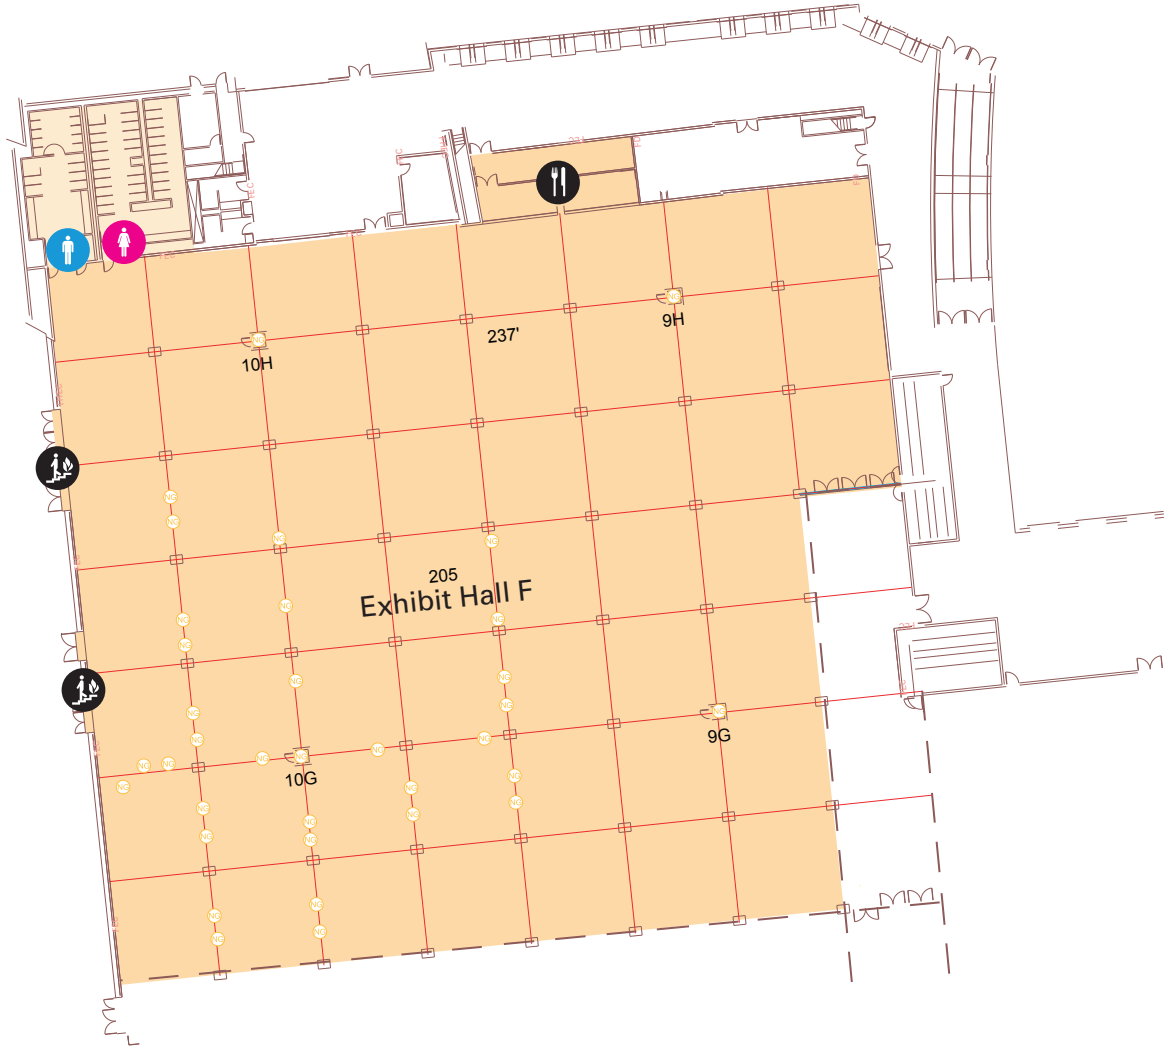

Exhibit Hall F | Greater Columbus Convention Center

< North

MAP KEY

-  Women's Restroom
-  Men's Restroom
-  Emergency Exit
-  Concessions
-  Natural Gas

Dimensions: 208' (wide) x 207' (deep) – With the Corridor Wall Closed

Square Feet: 50,400 – Without the Corridor Wall Closed

48,510 – With the Corridor Wall Closed

Overhead Clearance: 30' to Lights

Floor Load: Unlimited

Freight Door Dimensions: 16' (high) x 24' (wide)