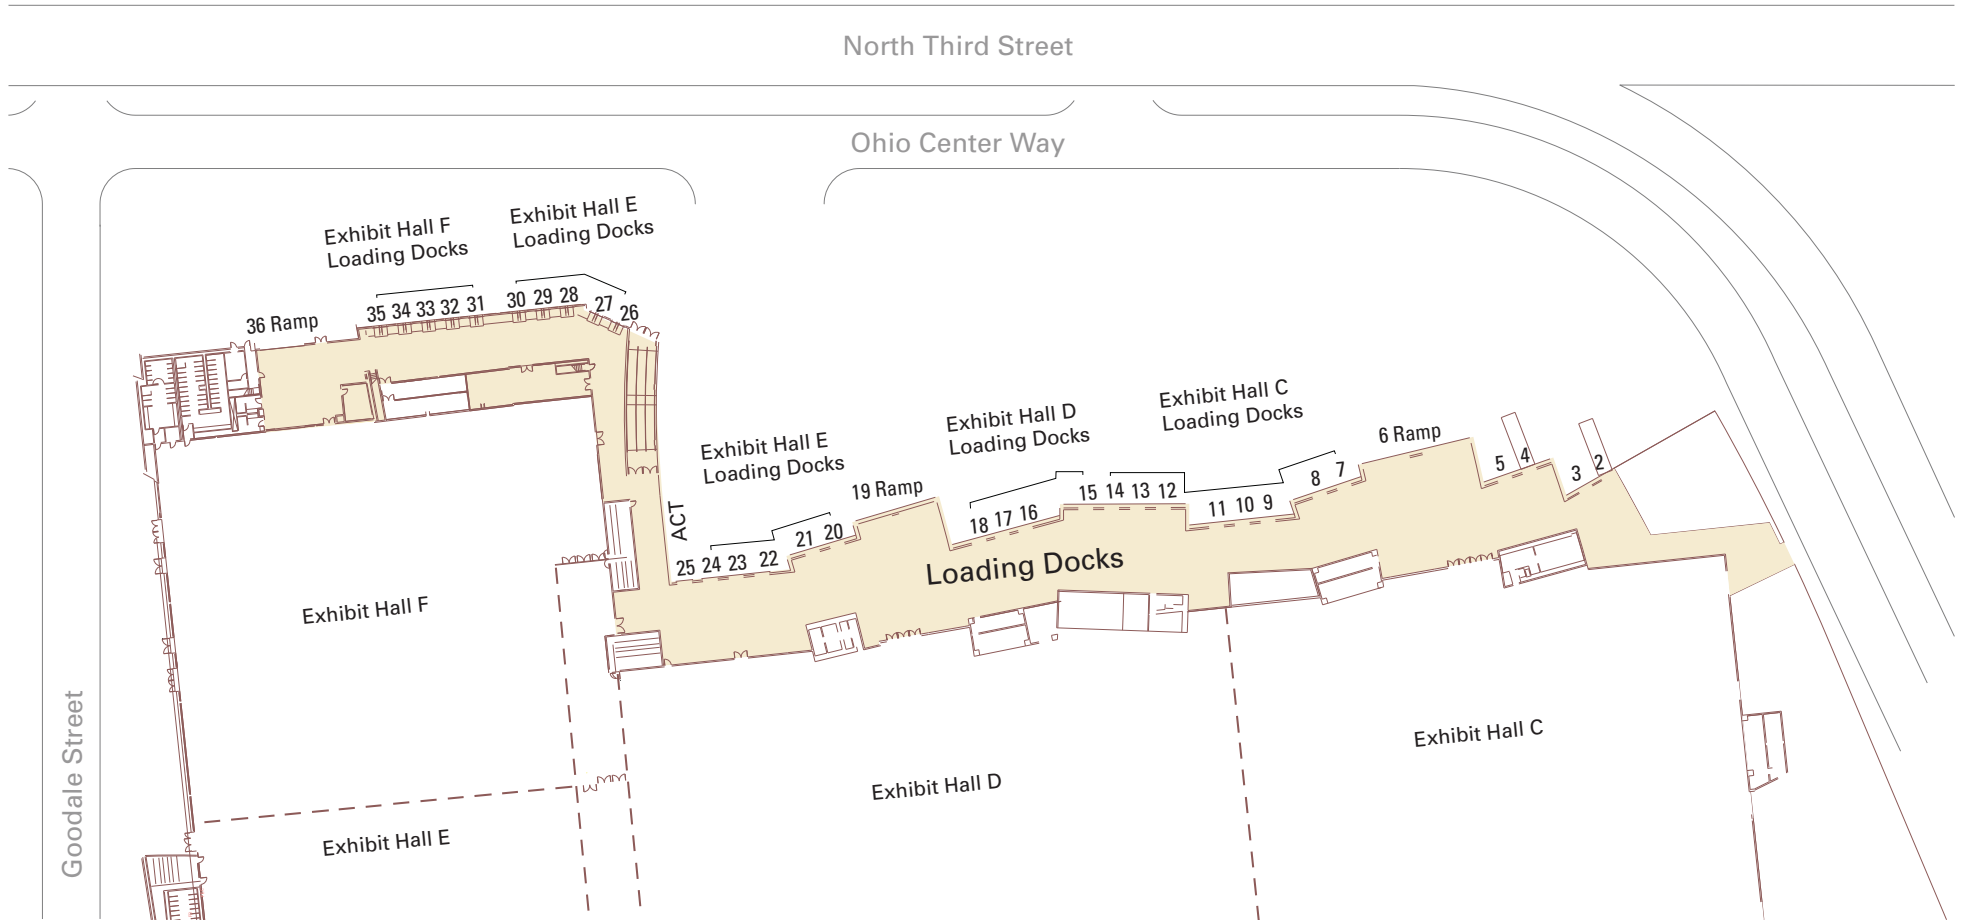

< North

C Hall

Dock 6 Dimensions (With Ramp): 16'(high) x 12'(wide)

Docks 7–14 Dimensions: 10'(high) x 8'(wide)

D Hall

Dock 15–18 Dimensions: 10'(high) x 8'(wide)

Docks 19 Dimensions (with ramp): 16'(high) x 12'(wide)

Docks 20–24 Dimensions: 10'(high) x 8'(wide)

E Hall

Dock 26–27 Dimensions: 8'(high) x 8'(wide)

Docks 28–30 Dimensions: 10'(high) x 8'(wide)

Docks 31–35 Dimensions: 10'(high) x 8'(wide)

E/F Hall

Dock 36 Dimensions (with ramp): 16'(high) x 12'(wide)

Freight Elevators

South (By triple escalators) Dimensions: 10'-8" x 12'-11"

North (By Hall E) Dimensions: 13'-5" x 8'-10"