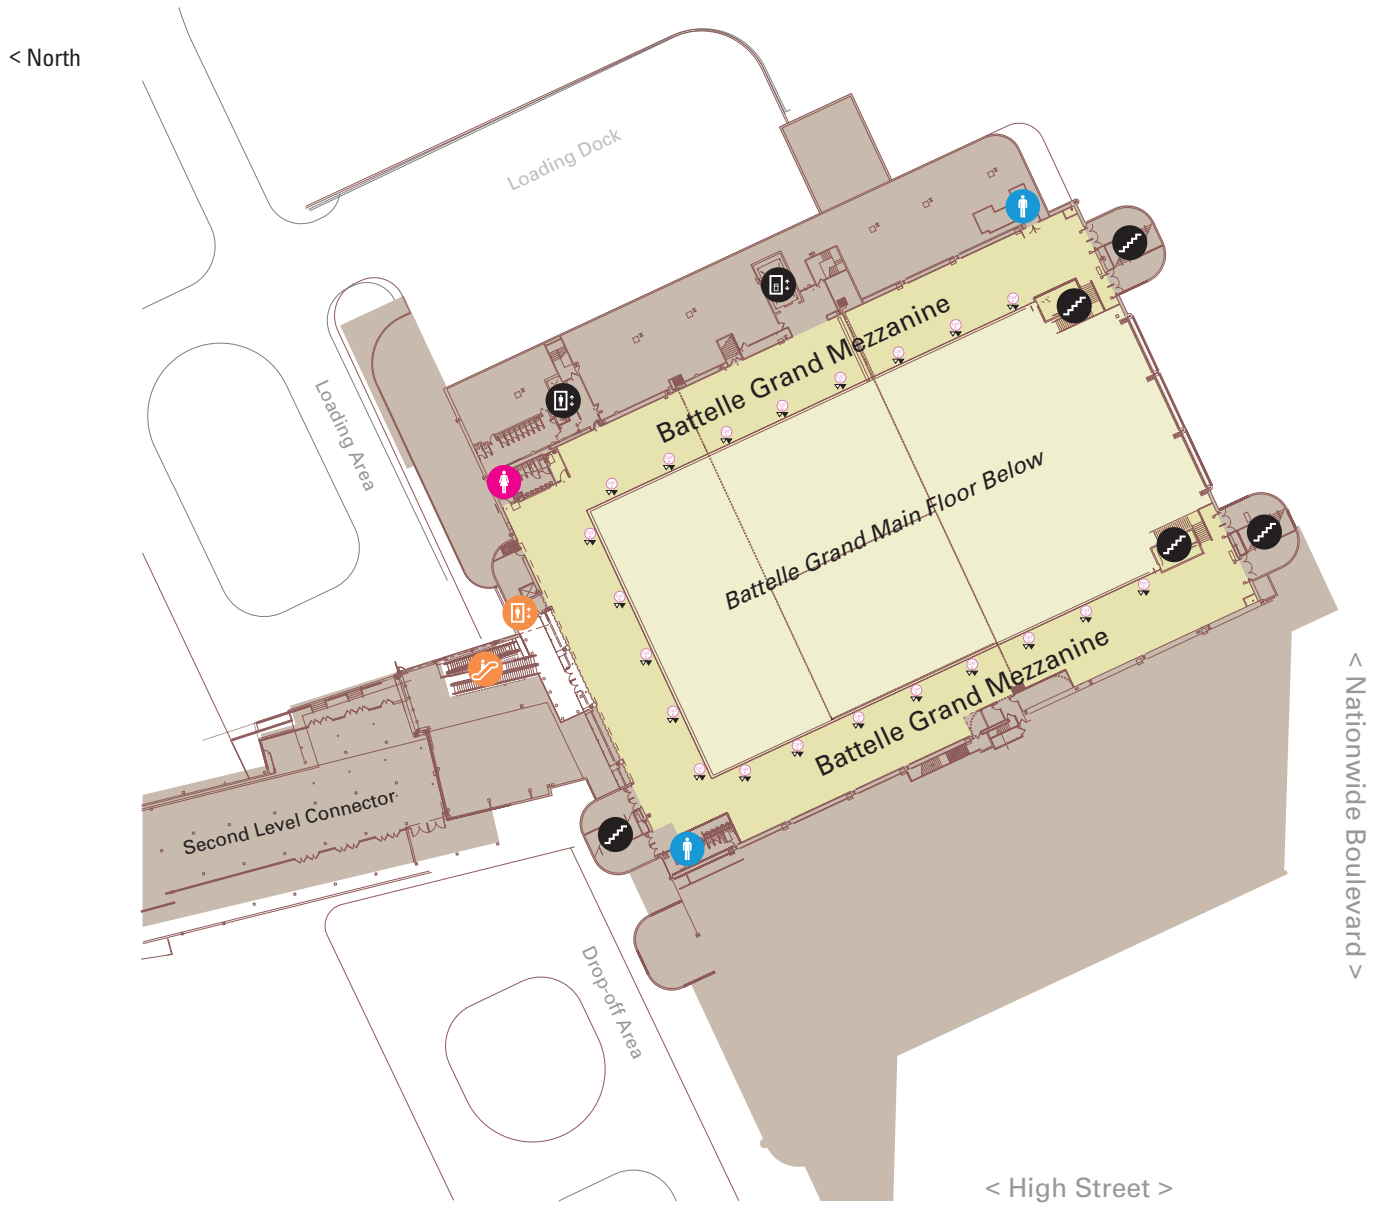

Battelle Grand Mezzanine | Greater Columbus Convention Center

MAP KEY

- Coming Soon—End of '09
- ♀ Women's Restroom
- ♂ Men's Restroom
- Escalator
- Stairs
- Passenger Elevator
- Freight Elevator
- CAT 6 Data/Voice